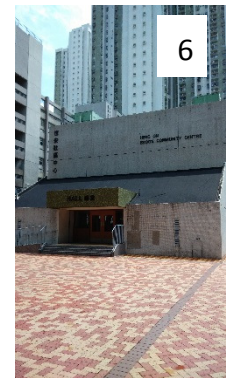

How to Access Heng On Sports Centre

Address : 4/F Heng On Commerical Centre, Heng On Estate, Ma On Shan, Shatin

<u>MTR</u>				
Heng On MTR Station				
<u>Bus</u>				
89C	Heng On Estate	to	Kwun Tong Tsui Ping Road	(every 15 mins.)
85K	Heng On Estate	to	Shatin Railway Station Bus Terminal	(every 10 mins.)
86C	Lee On Estate	to	Kom Tsun Street Bus Terminal	(every 15 mins.)
<u>Green Minibus</u>				
26	Bayshore Towers	to	Hong Kong Institute of Education	(every 7-9 mins.)
803	Lee on Estate	to	Hin Keng Estate	(every 6-8 mins.)
808	Kam Ying Court	to	Prince of Wales Hospital	(every 10 mins.)

前往 恆安體育館 途徑

地址: 沙田馬鞍山恆安邨恆安商場四樓

<u>港鐵</u>				
恆安站				
<u>巴士</u>				
89C	恆安邨	至	觀塘翠屏道	(15 分鐘一班)
85K	恆安邨	至	沙田鐵路站	(10 分鐘一班)
86C	利安邨	至	甘泉街巴士總站	(15 分鐘一班)
<u>專線小巴</u>				
26	海栢花園	至	大埔教育學院	(7 至 9 分鐘一班)
803	利安邨	至	顯徑邨	(6 至 8 分鐘一班)
808	錦英苑	至	威爾斯親王醫院	(10 分鐘一班)

Directions to Heng On Sports Centre from Heng On Station From Heng On Station

1. Look for Exit B – Heng On Estate
2. Walk through to the junction of the pedestrian subway
3. Look for the sign that says “Heng On Estate”
4. Turn right and walk to the exit of the subway
5. When reaching the ground level, sharp turn to the left and You will see the sign as pictured
6. Follow the direct of this sign and towards the 4-storey shopping centre, you should see the Heng On Community Centre on your right
7. The Shopping Centre has a Wellcome Supermarket on the 2nd Level – take the stairs up to Wellcome
8. Continue in this direction and you will see Mannings
9. Take the escalator up to Level 4 and you will see Japan Home Centre on the right
10. Walk towards JHC and around the shop, you will see Heng On Sports Centre